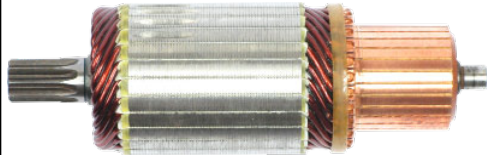

A5046

Cross: Mitsubishi A4TR5591ZT, A004TR5591
Elstock 48-6556, Lucas LRA03448
Size A 26.5, **Size B** 14, **Size C** 98.5, **Voltage** 24, **Amp.** 110
For: RENAULT V.I.

ARE0073(BOSCH)

Cross: Bosch F00M144137, F00M145244
Cargo 235536, Huco 130577, Woodauto VRG47357
Voltage 12
For: Bosch 0124225020
In offer also: ARE0073

ARE2061

Cross: Hitachi
Voltage 12
For: Hitachi LR1150706

Click here to go to our e-shop www.as-pl.com

We have expanded our product offering :

ARE3080

Cross: Valeo
Voltage 12

SA6014

Cross: Denso 028200-6870
Cargo 231894, Orme IM3106, Toyota 28160-75120
Number of teeth/splines 9, Number of slots 27, Length 161, O. D. 50.5, Power 2.0, Voltage 12
For: Denso 2280002990, 2280003260, 2280004090, 2280004092, 2280004093, 2280005860, 2280005861, 2280005862, 4280001250

SB9006

Voltage 12, T. 7.45, H. 18, L. 18
For: Jubana 123708003

SBH0060

Cross: Bosch 1004336612, 1004336649
Cargo 331995, Woodauto BHD5010
For: Bosch 0001139001, 0001139002, 0001139015

SBH9010

For: Jubana 123708003