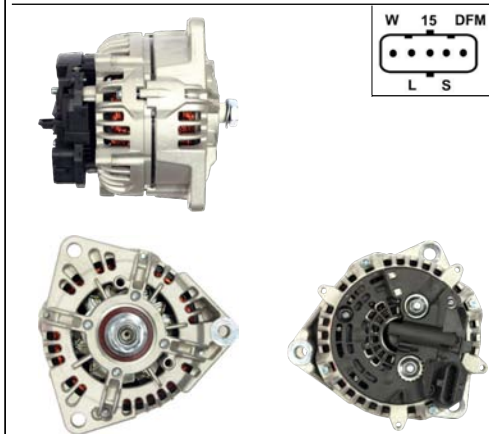

We have expanded our product offering :

A0256

Cross: Bosch 0124315016, 0124315024, 0124315029
Hc Parts JA1605IR, Cargo 113296, Delco DRA4105
Size A 16.5, **Size B** 18, **Size C** 40.5, **Voltage** 12, **Amp.** 80
For: TOYOTA

A5042

Cross: Mitsubishi A3TB0771
Hc Parts JA1615IR, Cargo 113324
Size A 27, **Size B** 13, **Size C** 81.5, **Voltage** 12, **Amp.** 90
For: NISSAN

A6011(DENSO)

Cross: Denso 104210-3760, 104210-3761
Hc Parts CA1864IR, Bosch 0986049670
Size A 74, **Size B** 72, **Size C** 69, **Voltage** 12, **Amp.** 120
For: FORD
In offer also: A6011

A0258

Cross: Bosch 0124655025, 0986049820
Hc Parts CA1997IR, Delco DRA0242, Elstock 48-5795
Size B 80, **Voltage** 24, **Amp.** 120
For: MAN, NEOPLAN, TEMSA

A5045

Cross: Mitsubishi A4TR5091ZT, A4TR5091
Hc Parts CA2019IR, Elstock 48-5890
Size A 55, **Size B** 27, **Size C** 66, **Voltage** 24, **Amp.** 90
For: RENAULT V.I.

ARC2065

Cross: Hitachi
Diodes 12
For: Hitachi LR1150706

A2041

Cross: Hitachi LR1150-706, LR1150-706B
Elstock 28-4913, Lucas LRA02796
Size A 23, **Size B** 14, **Size C** 80, **Voltage** 12, **Amp.** 150
For: RENAULT