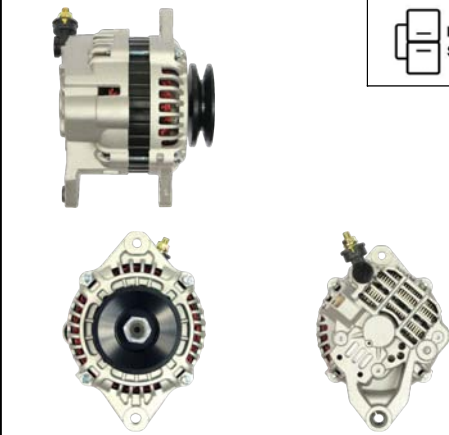

We have expanded our product offering :

A0256

Cross: Bosch 0124315016, 0124315024, 0124315029
Hc Parts JA1605IR, Cargo 113296, Delco DRA4105
Size A 16.5, **Size B** 18, **Size C** 40.5, **Voltage** 12, **Amp.** 80
For: TOYOTA

A5042

Cross: Mitsubishi A3TB0771
Hc Parts JA1615IR, Cargo 113324
Size A 27, **Size B** 13, **Size C** 81.5, **Voltage** 12, **Amp.** 90
For: NISSAN

A6011(DENSO)

Cross: Denso 104210-3760, 104210-3761
Hc Parts CA1864IR, Bosch 0986049670
Size A 74, **Size B** 72, **Size C** 69, **Voltage** 12, **Amp.** 120
For: FORD
In offer also: A6011

A0258

Cross: Bosch 0124655025, 0986049820
Hc Parts CA1997IR, Delco DRA0242, Elstock 48-5795
Size B 80, **Voltage** 24, **Amp.** 120
For: MAN, NEOPLAN, TEMSA

A5045

Cross: Mitsubishi A4TR5091ZT, A4TR5091
Hc Parts CA2019IR, Elstock 48-5890
Size A 55, **Size B** 27, **Size C** 66, **Voltage** 24, **Amp.** 90
For: RENAULT V.I.

ARC2065

Cross: Hitachi
Diodes 12
For: Hitachi LR1150706

A2041

Cross: Hitachi LR1150-706, LR1150-706B
Elstock 28-4913, Lucas LRA02796
Size A 23, **Size B** 14, **Size C** 80, **Voltage** 12, **Amp.** 150
For: RENAULT