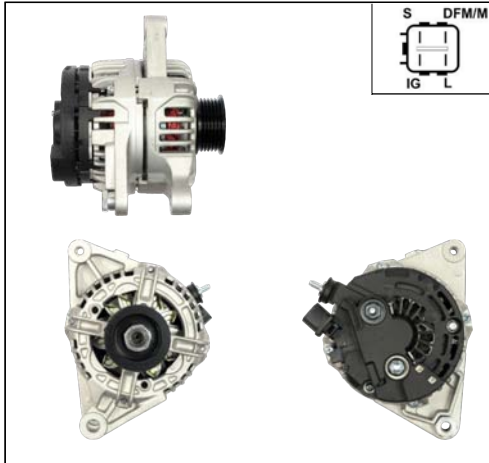

We have expanded our product offering :

A0256

Cross: Bosch 0124315016, 0124315024, 0124315029
Hc Parts JA1605IR, Cargo 113296, Delco DRA4105
Size A 16.5, **Size B** 18, **Size C** 40.5, **Voltage** 12, **Amp.** 80
For: TOYOTA

A5042

Cross: Mitsubishi A3TB0771
Hc Parts JA1615IR, Cargo 113324
Size A 27, **Size B** 13, **Size C** 81.5, **Voltage** 12, **Amp.** 90
For: NISSAN

A6011(DENSO)

Cross: Denso 104210-3760, 104210-3761
Hc Parts CA1864IR, Bosch 0986049670
Size A 74, **Size B** 72, **Size C** 69, **Voltage** 12, **Amp.** 120
For: FORD
In offer also: A6011

A0258

Cross: Bosch 0124655025, 0986049820
Hc Parts CA1997IR, Delco DRA0242, Elstock 48-5795
Size B 80, **Voltage** 24, **Amp.** 120
For: MAN, NEOPLAN, TEMSA

A5045

Cross: Mitsubishi A4TR5091ZT, A4TR5091
Hc Parts CA2019IR, Elstock 48-5890
Size A 55, **Size B** 27, **Size C** 66, **Voltage** 24, **Amp.** 90
For: RENAULT V.I.

ARC2065

Cross: Hitachi
Diodes 12
For: Hitachi LR1150706

A2041

Cross: Hitachi LR1150-706, LR1150-706B
Elstock 28-4913, Lucas LRA02796
Size A 23, **Size B** 14, **Size C** 80, **Voltage** 12, **Amp.** 150
For: RENAULT