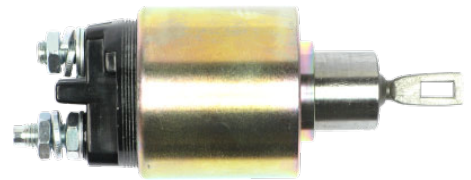

SD6050

Cross: Denso 028300-1970, 028300-1971
Cargo 138681, Ghibaudi 1728, John Deere CH12485
No./splines 10, Length 92, Shaft 16.5, Rotation CW
For: Denso 0280007140, 1280006860, 0280007241, 1280006861, 0280007242, 1280007280, 0280007400, 1280007281, 0280007540, 1280007282, 0280007541 ...

SD6056

Cross: Denso
No./teeth 10, No./splines 10, Length 83, O.D. 32.5, Rotation CW
For: Denso 4280001250

SS0107

Cross: Bosch
Voltage 12, B+ M8, Coil bolt M8
For: Bosch 0001139015

SS0108

Cross: Bosch
Voltage 12, B+ M8, Coil bolt M8
For: Bosch 0001109070